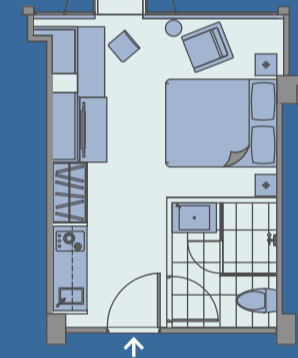

Studio 開放式客房 (428 sq. ft. 平方米)