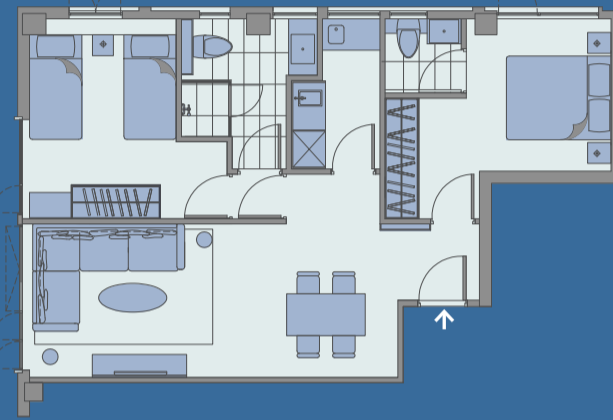

tsim sha tsui
沙瑪服務式公寓
premier serviced apartments

Floor Plan 平面圖

2 bedroom 兩房 (1,074 sq. ft. 平方米)