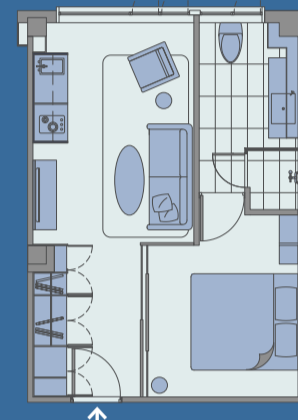

1 bedroom 一房 (563 sq. ft. 平方米)